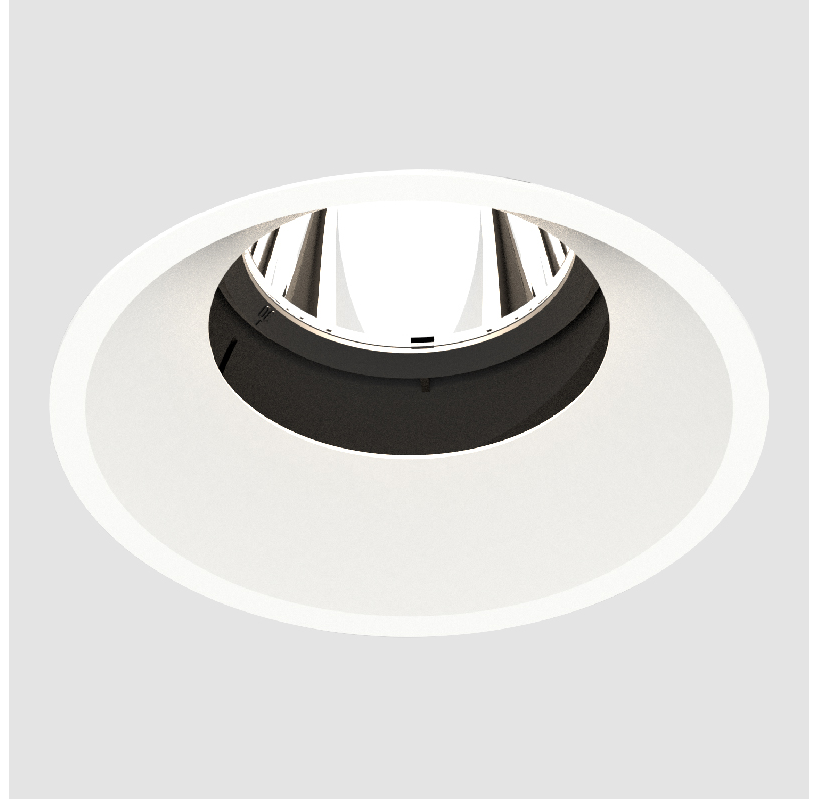

PROJECT	_____
TYPE	_____
SPECIFIER	_____
QUANTITY	_____
DATE	_____

BIONIQ ROUND SEMI ADJUSTABLE RECESSED

A35299- _____

base number Color _____ Finishes _____
 Temperature (Diamond)

- To build a product code in our configurator select the specify button on the base model # product page
- To build a manual product code on this datasheet choose from the options listed below in blue font and add the suffix to the base model #

GENERAL

Series: Bioniq
 Subseries: Bioniq Round Semi Adjustable
 Brand: Prolicht
 Division: Architectural
 Mounting Type: Recessed
 Mounting Location: Ceiling
 Subcategory: Downlight

PHYSICAL

Shape: Round
 Diameter (mm): 139
 Diameter (in): 5 1/2
 Height (mm): 137
 Height (in): 5 3/8
 Ceiling Thickness (mm): 10 / 12.5 / 15
 Ceiling Thickness (in): 3/8 or 1/2 or 9/16
 Min. Recessing Depth (mm): 150
 Min. Recessing Depth (in): 5 7/8
 Light Distribution: Adjustable / Downlight
 Weight (kg): 0.814
 Weight (lbs): 1.79
 Fixture Finish: SSR / BKV / CWI / CRY / HAB / LAG / UFT / ITA / RUA / RUR / MIC / FTG / MYG / TWT / LOD / PUS / FRO / FUP / KIA / POP / BLS / SPG / MEY / GOH / GUM / CHC / COM / ABZ / JAG / OBR / MOS / ROR
 Fixture Material: Aluminum Die Cast
 Cut-out Measurements: 130mm / 5 1/8"