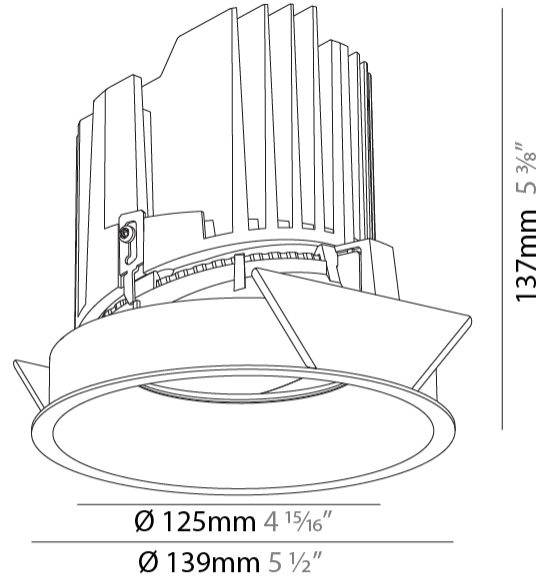

GENERAL

Series: Bioniq
 Subseries: Bioniq Round Semi Adjustable
 Brand: Prolicht
 Division: Architectural
 Mounting Type: Recessed
 Mounting Location: Ceiling
 Subcategory: Downlight

PHYSICAL

Shape: Round
 Diameter (mm): 139
 Diameter (in): 5 1/2
 Height (mm): 137
 Height (in): 5 3/8
 Ceiling Thickness (mm): 10 / 12.5 / 15
 Ceiling Thickness (in): 3/8 or 1/2 or 9/16
 Min. Recessing Depth (mm): 150
 Min. Recessing Depth (in): 5 7/8
 Light Distribution: Adjustable / Downlight
 Weight (kg): 0.814
 Weight (lbs): 1.79
 Fixture Finish: SSR / BKV / CWI / CRY / HAB / LAG / UFT / ITA / RUA / RUR / MIC / FTG / MYG / TWT / LOD / PUS / FRO / FUP / KIA / POP / BLS / SPG / MEY / GOH / GUM / CHC / COM / ABZ / JAG / OBR / MOS / ROR
 Fixture Material: Aluminum Die Cast
 Cut-out Measurements: 130mm / 5 1/8"

LED

Number of LEDs: 1
 Color Temperature (°K): 2700 / 3000 / 3500 / 4000
 Max. Delivered Lumen (lm): 870 / 970 / 1039 / 1060
 Nominal Lumen (lm): 960 / 1070 / 1156 / 1180
 CRI: >90 CRI
 Efficiency (%): 90.5
 Lamp Life (hrs): 50000

OPTICAL

Reflector°: 10
 Adjustability: Rotational 355°; Tilt 10°

RATINGS AND CERTIFICATIONS

Certified By: Certified for North American Standards
 IP rating: IP20

130mm 5 1/8"	150mm 5 7/8"	10 15mm 3/8" 9/16"	10°	355°		